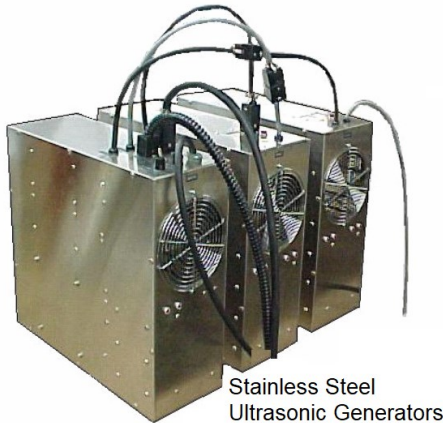

Standard tank sizes:

\* 144" L x 8" W x 6" H (E901-144)

\* 120" L x 8" W x 6" H (E901-120)

\* 100" L x 8" W x 6" H (E901-100)

\* 80" L x 8" W x 6" H (E901-80)

*\* Other sizes available upon request*

Stainless Steel  
Ultrasonic Generators