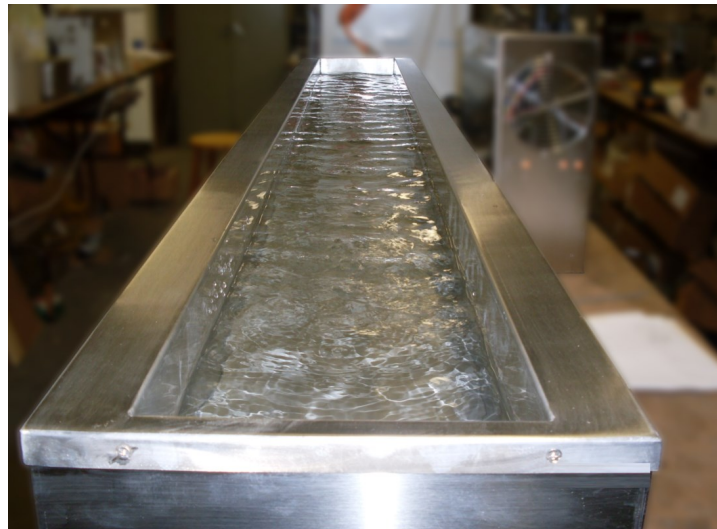

Standard tank sizes:

\* 144" L x 8" W x 6" H (E901-144)

\* 120" L x 8" W x 6" H (E901-120)

\* 100" L x 8" W x 6" H (E901-100)

\* 80" L x 8" W x 6" H (E901-80)

*\* Other sizes available upon request*

Stainless Steel  
Ultrasonic Generators