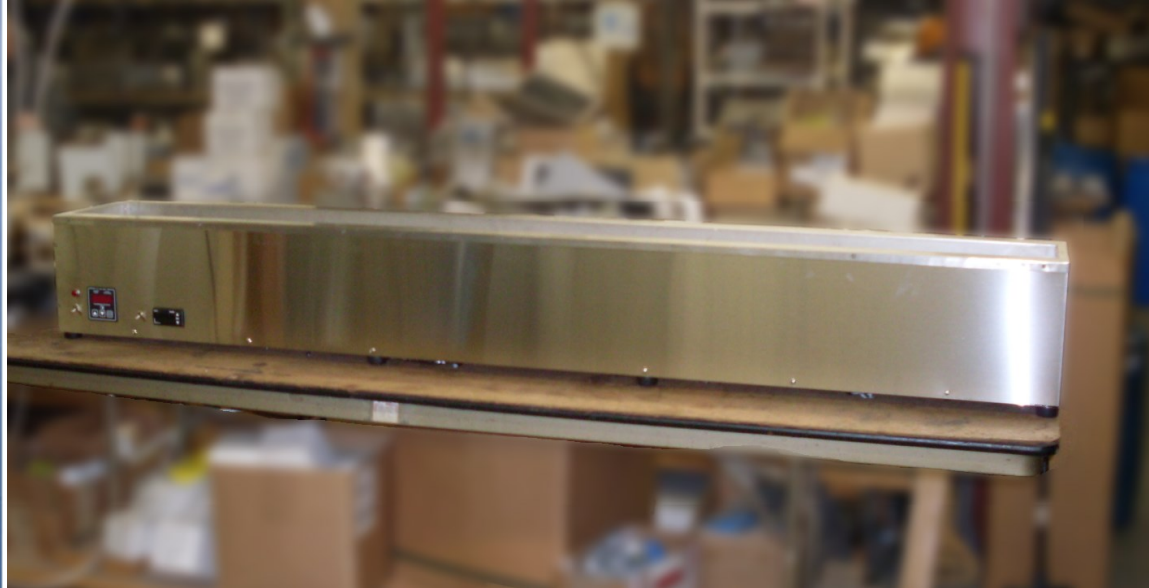

Ultrasonic Tank Series

Model E901 Ultrasonic Cleaner

**Benchtop ultrasonic cleaner
for those extra long cleaning
requirements**

P.O. Box 734
450 Taft Drive
South Holland, IL 60473
800-276-2466
www.esmainc.com
Email: sales@esmainc.com